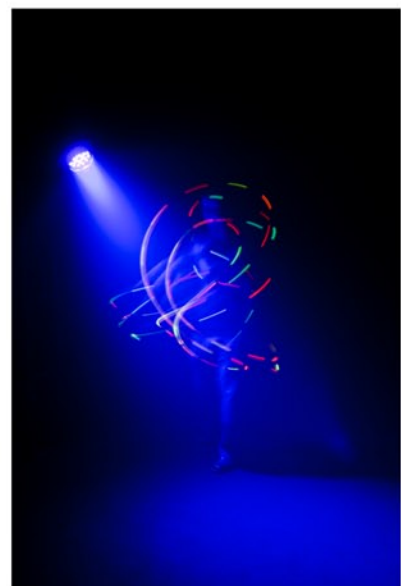

### **LED PAR 56-24UVB**

Weight: 5.4lbs (2.4kg)

Size: 9.3in x 9.8in x 16.3in

237mm x 250mm x 415mm

# LED PAR 56-24UVB

## Key Features

- 24, powerful 1W, UV LEDs
- 2 channels of DMX control
- Power linking up to 28 units
- Generous 23° beam angle fills the room
- Built-in automated programs make your show POP!
- Built-in sound activated programs make the light pulse to the music
- LED powered, draws less power and cooler to the touch
- Double bracket allows the unit to be hung from a truss or on the floor